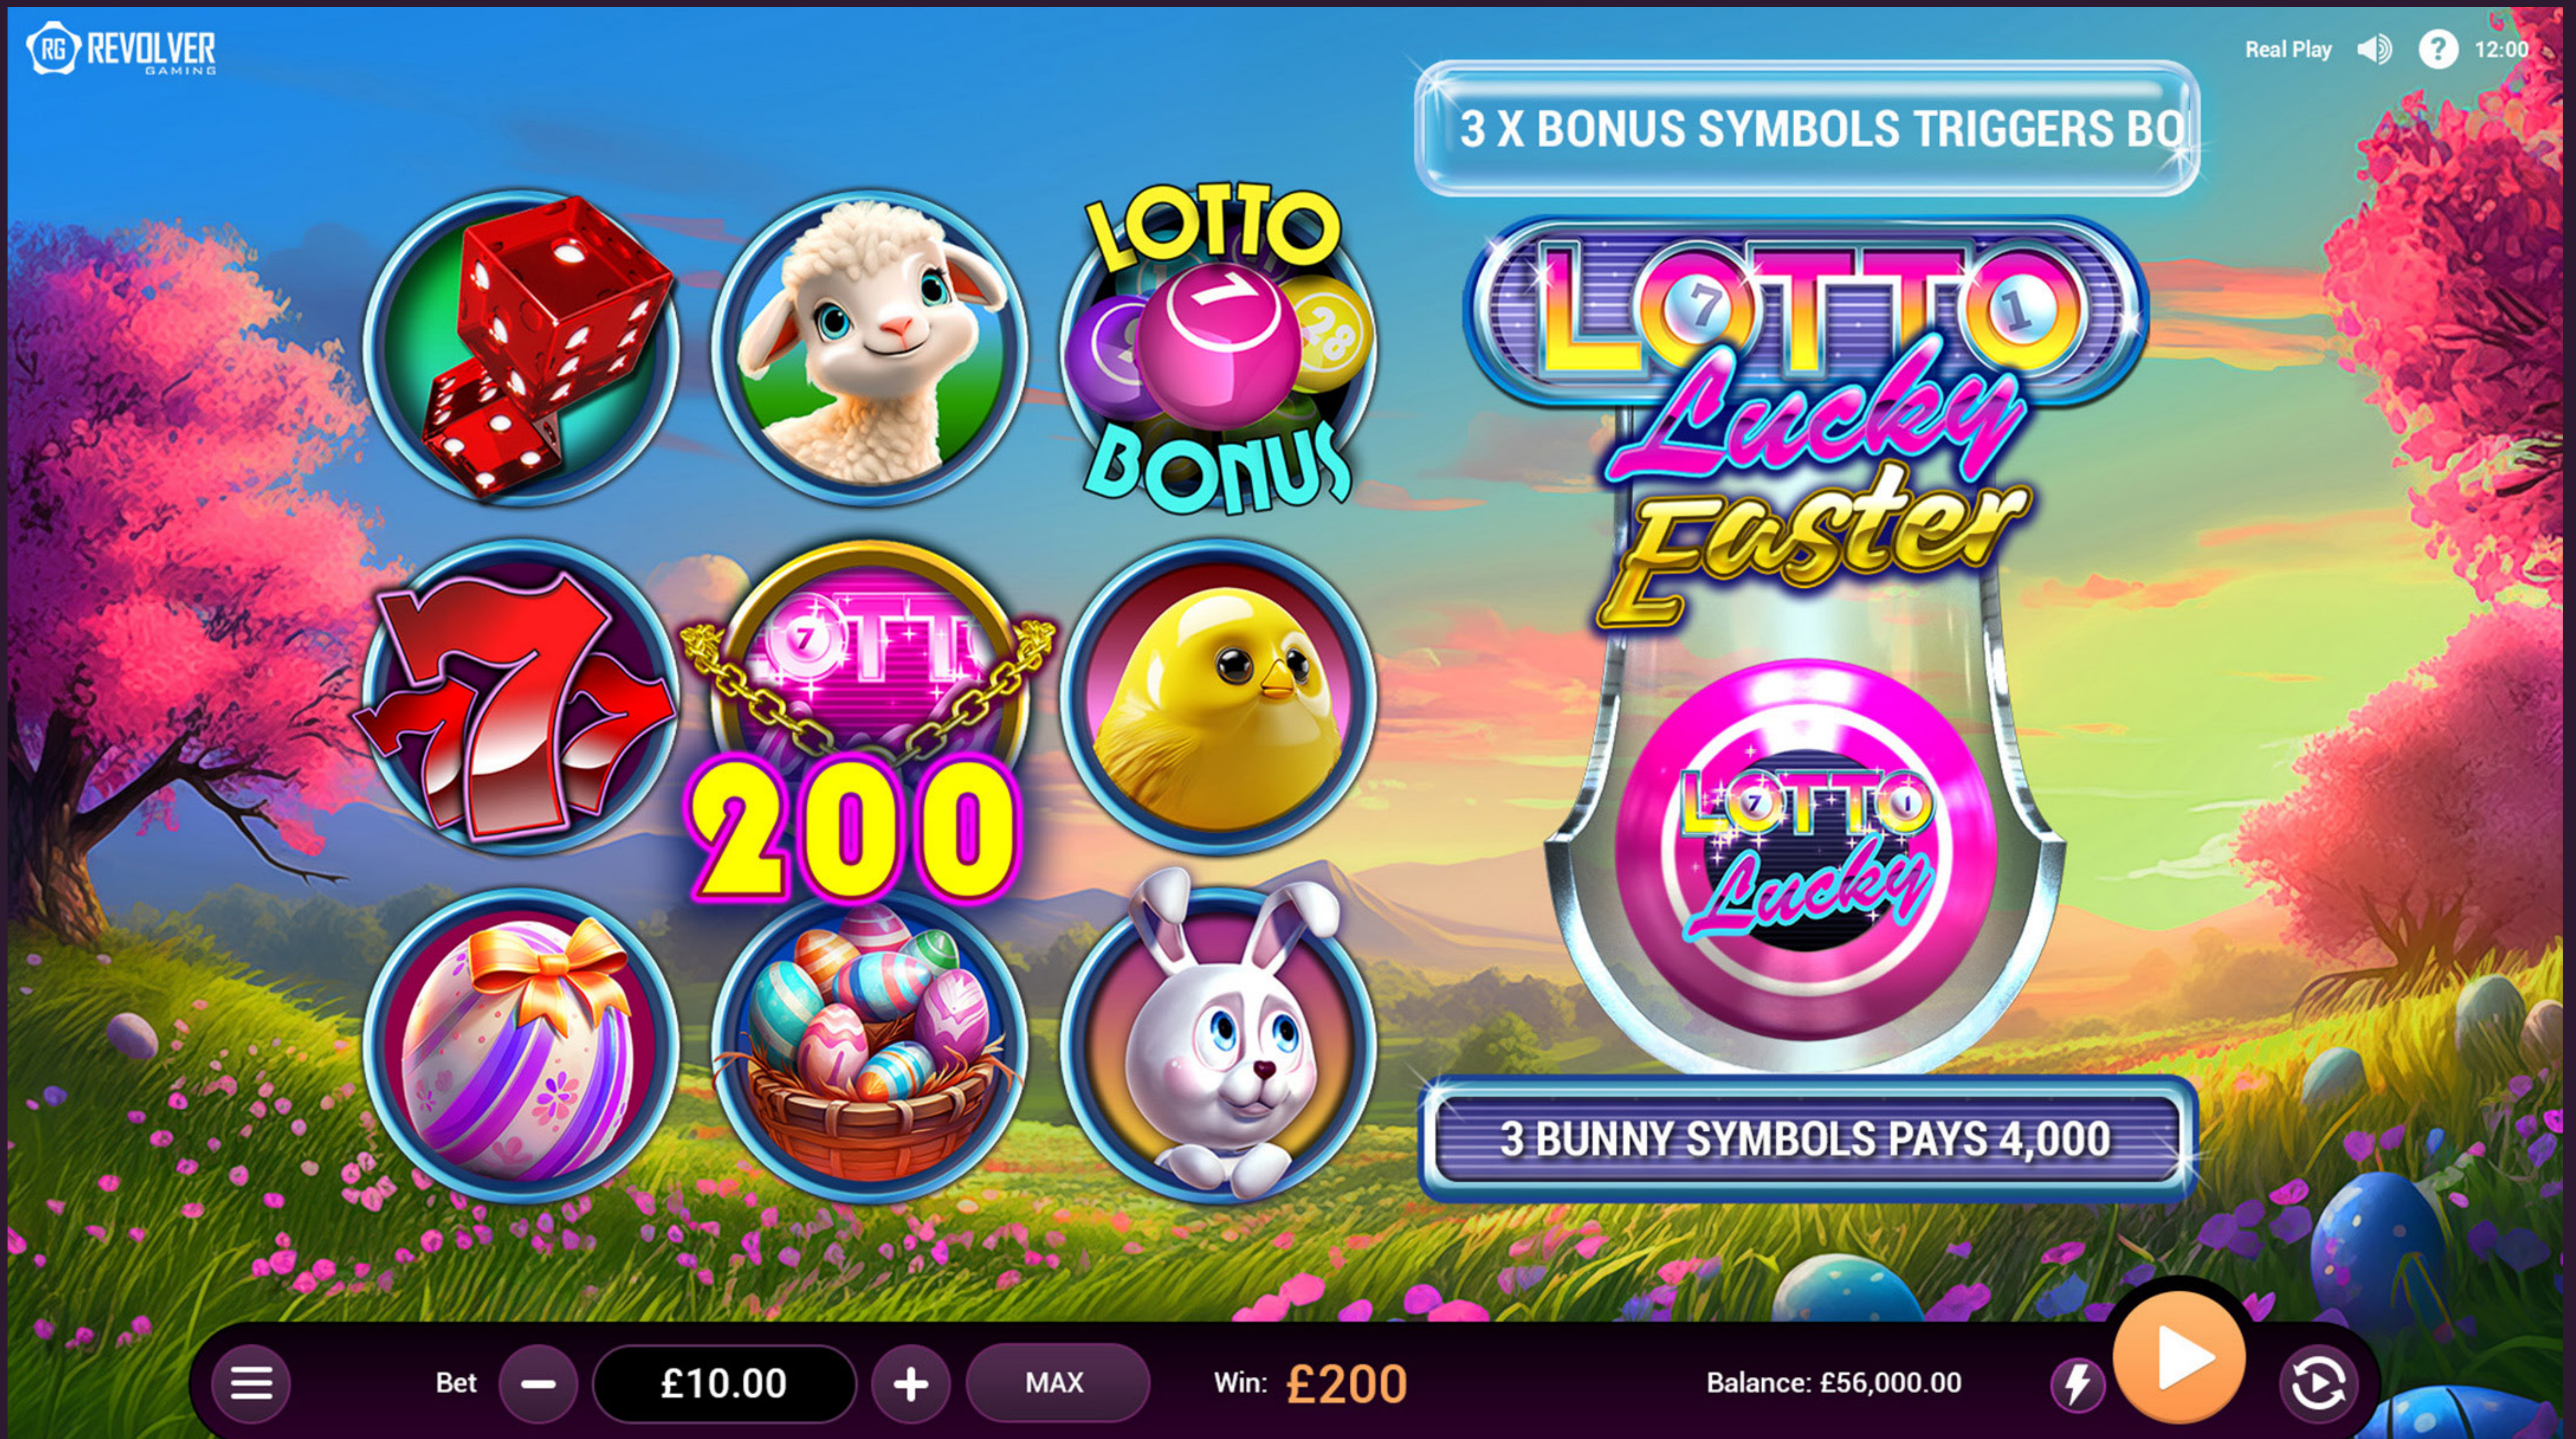

Features

- 3x3 grid, 9 spot reels, scattered pays
- Lucky symbol match with lock & re-spin
- Double pay for lucky matched combos
- Lotto Picker Bonus
- Low-Medium Volatility
- RTP : 95.95%
- Hit Frequency: 25.89%
- Mobile & Desktop